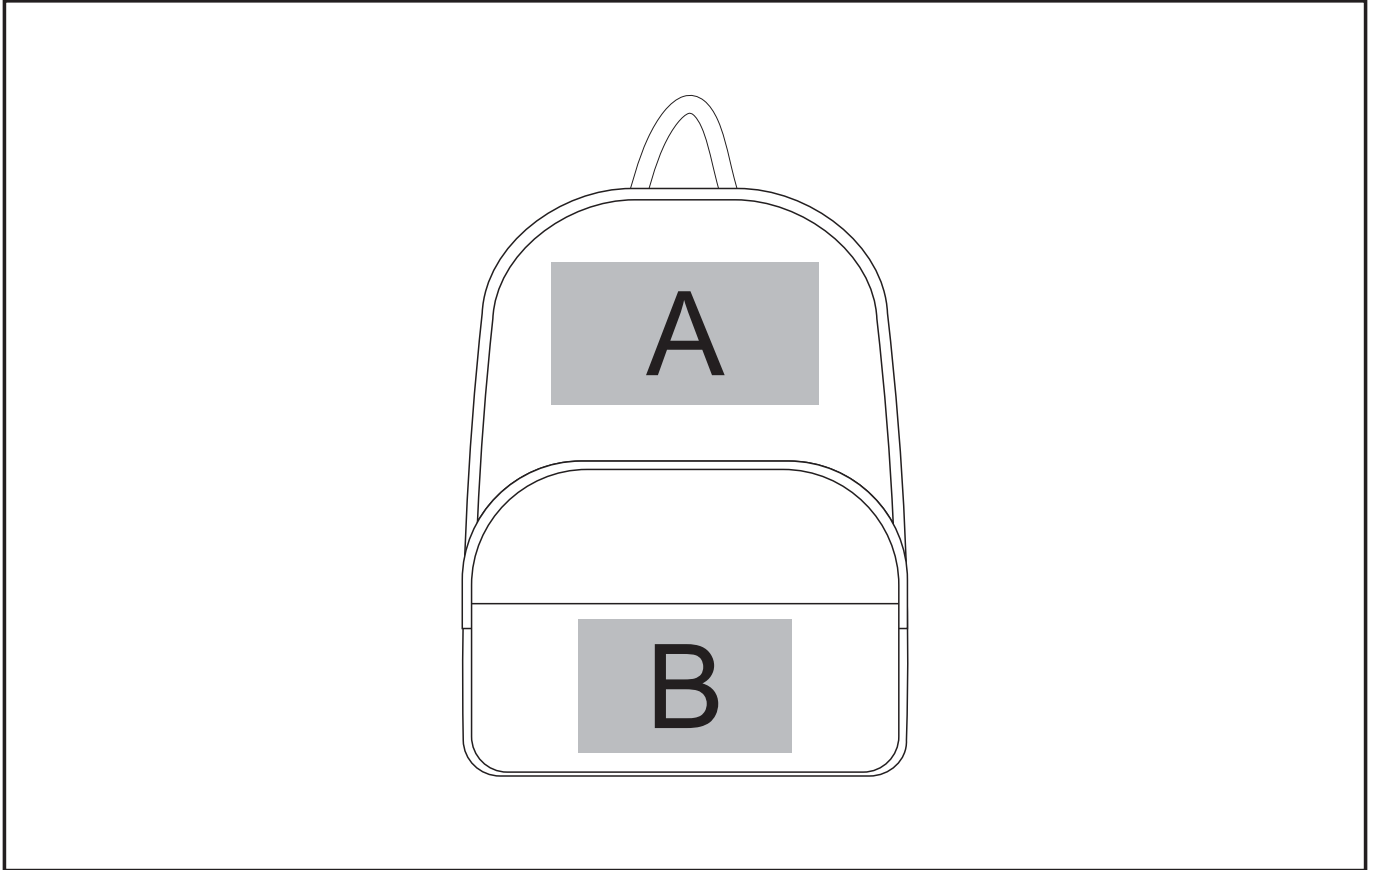

### **Need to know:**

- Includes 1-Colour, 1-Position Screen Print (setup fee applies)

#### **Position A**

1. Screen Print (SB) - 1 Colour  
Size: 100mm wide x 80mm high

#### **Position B**

1. Screen Print (SB) - 1 Colour  
Size: 120mm wide x 75mm high